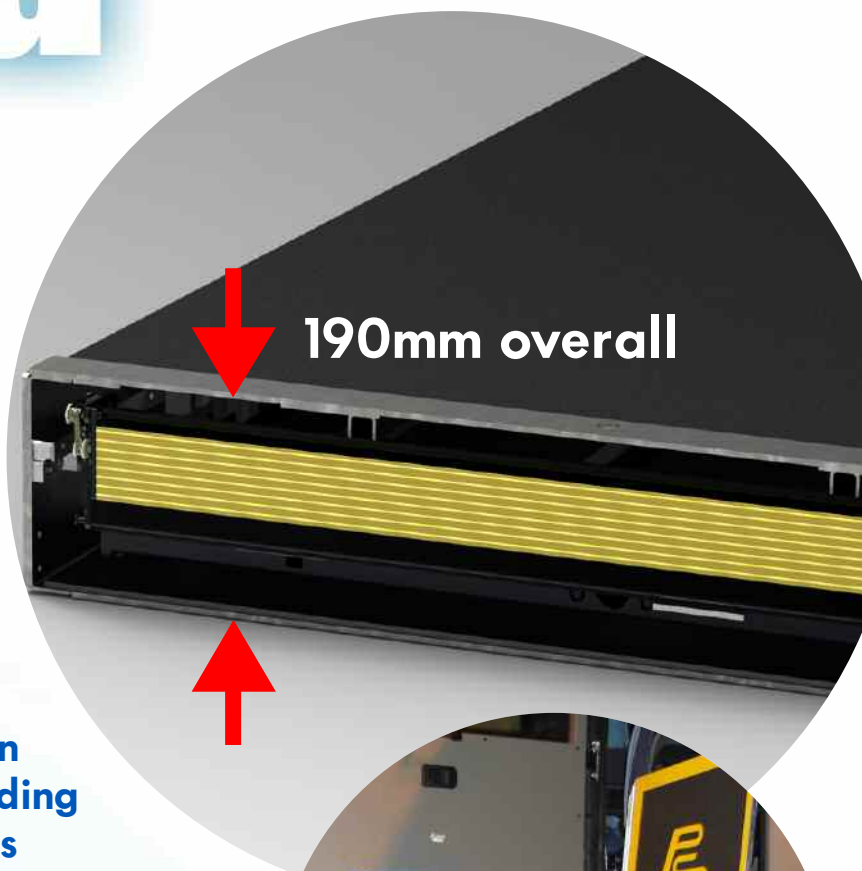

mega 190

coach access
lift solutions

190mm overall

The latest innovation in the UK's leading coach access solution from PLS.

- Now 190mm cassette depth 30mm thinner than previous!
- Split roll-off ramp which is slimmer and 'self adjusts' to uneven ground.
- Simple mechanical bridging-plate mechanism.
- New 'bearing cylinders' for smoother operation.
- Incorporates hose protectors.
- Super slim box lock.
- Refreshed design.

- Maximum loading height 2.3 metres
- Platform length available 1.4 to 2 metres
- Platform width available - 825mm and 925mm
- Fits unobtrusively into top or bottom of luggage area.

A range of executive and touring coach lifts with ground to coach deck heights of up to 2300mm.

The lift is fully PSVAR, DDA and Directive 2001/85/EC compliant!

Mega coach lift

We also manufacture the NX & GNX products which are fully automatic Coach lifts. Platform sizes are minimum 805mm wide and 1200 to 1750mm long, ensuring the lift meets all current legislations applicable. All versions of our cassette lifts can be mounted in step-well or luggage area applications.