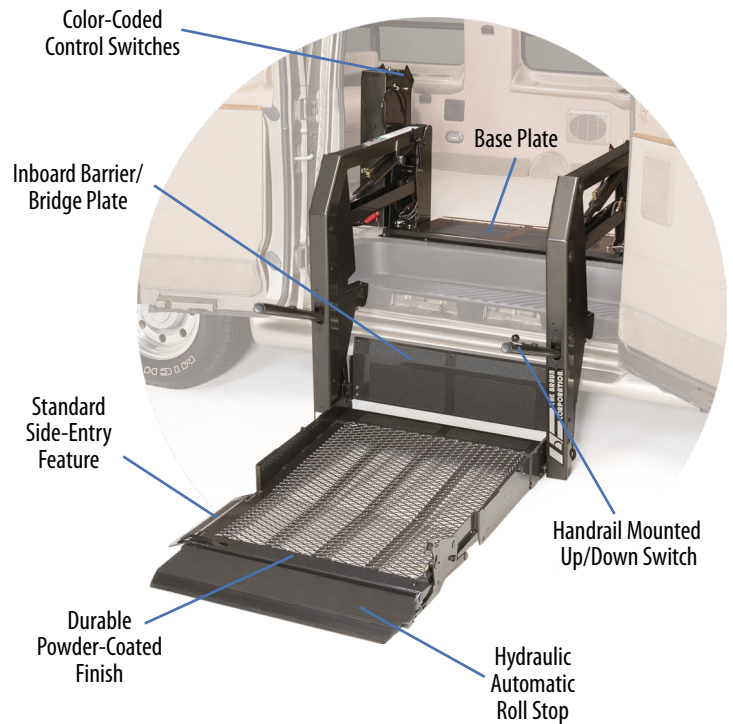

Braun Millennium Series™

The Millennium Series is the true workhorse of the Braun line. Designed for installation in the side or rear doors of personal-use full-size vans, four standard models with two platform widths and various lengths ensure there is a power wheelchair lift to fit your needs. With dual hydraulic lifting arms, you'll come to rely on the lift's strength and dependability day after day, year after year.

The Braun **Millennium Series** lifts are fully hydraulic in operation, for both the fold/unfold and up/down cycles. Lift operation is controlled by the standard hand-held control, the on-lift controls, or the optional remote control.

To make your travels more enjoyable, each lift features Braun's Quite Ride® system to ensure the quietest possible riding environment.

Side-Entry Platform for Tight Parking Situations

	Millennium Series™
Platform Width ¹	79 cm
Platform Length ¹	109 cm, 119 cm, 130 cm
Lifting Capacity	363 kg
Handrail Up/Down Switch	Standard
Hand-Held Control	Standard
Manual Backup	Standard
Side-Entry Platform	Yes
Side Door Installation	Yes
Rear Door Installation	Yes
Unit Weight ²	154 to 161 kg

¹ An 86 cm wide by 140 cm long platform model is also available.

² Lift weight depends on lift model platform size.